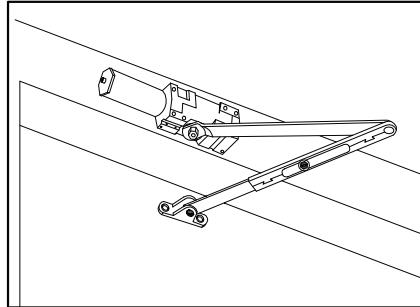

GRADE 1 HEAVY DUTY COMMERCIAL DOOR CLOSER

With Cover

SPECIFICATIONS

- Certification:
 - ANSI/BHMA A 156.4 Grade 1
 - UL/CUL Listed
 - UL 10C 3 hours fire rating
- Materials of Closer body: Cast iron
- Materials of Closer arm: Forged steel for high traffic
- Handing: Non handed
- Cover: Full plastic cover included
- Adjustment:
 - Spring power size adjustable 1-6
 - Adjustable Backcheck
 - Adjustable sweep speed
 - Adjustable latching speed
 - Adjustable delayed action
- Rack and Pinion: Double Heat treated
- Bearings: Full needle bearing for high efficiency
- Fluid: Anti-Freeze and fire-proof
- Screws: Standard packing, sex nuts included
- Finish: Aluminum, Bronze and Black
- Installation type: Tri-packed (regular arm, top jamb and Parallel arm mounting)
- Limited Warranty: 10 years

STANDARD MOUNT
(PULL SIDE)

TOP JAMB MOUNT
(PUSH SIDE)

PARALLEL MOUNT
(PUSH SIDE)

TECHNICAL DIMENSIONS

Description	Dimensions
A. Length of Closer Body	11" (280 mm)
B. Horizontal Mounting Holes	1" (25.4 mm)
C. Vertical Mounting Holes	2-1/4" (57 mm)
D. Closer Body Height	2-3/4" (70 mm)
E. Projection from Door	2" (51mm)
F. Arm Shoes Spacing	1-15/16" (49.2 mm)

Maximum Size of Door							
Regular & Top Jamb				Parallel Arm			
Closer Size	Interior	Exterior Inswing	Exterior Outswing	Closer Size	Interior	Exterior Outswing	Applicable Door Weight Lbs (Kg)
1	28"(0.71m)	N/A	N/A	1	N/A	N/A	33-66 (15-30)
2	36"(0.91m)	N/A	N/A	2	30"(0.76m)	N/A	66-99 (30-45)
3	42"(1.07m)	30"(0.76m)	36"(0.91m)	3	36"(0.91m)	30"(0.76m)	99-143 (45-65)
4	48"(1.22m)	36"(0.91m)	42"(1.07m)	4	42"(1.07m)	36"(0.91m)	143-187 (65-85)
5	54"(1.37m)	42"(1.07m)	48"(1.22m)	5	48"(1.22m)	42"(1.07m)	187-264 (85-120)
6	54"(1.37m)	42"(1.07m)	48"(1.22m)	5	48"(1.22m)	42"(1.07m)	187-264 (85-120)