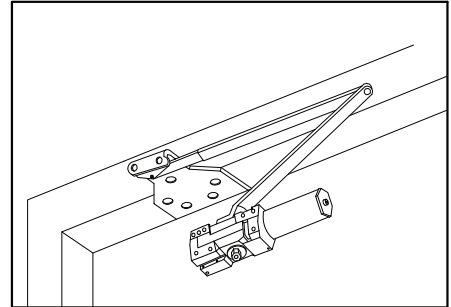

GRADE 1 HEAVY DUTY COMMERCIAL DOOR CLOSER

With Cover

SPECIFICATIONS

- Certification:
 - ANSI/BHMA A 156.4 Grade 1
 - UL/CUL Listed
 - UL 10C 3 hours fire rating
- Materials of Closer body: Cast iron
- Materials of Closer arm: Forged steel for high traffic
- Handing: Non handed
- Cover: Full plastic cover included
- Adjustment:
 - Spring power size adjustable 1-6
 - Adjustable Backcheck
 - Adjustable sweep speed
 - Adjustable latching speed
 - Adjustable delayed action
- Rack and Pinion: Double Heat treated
- Bearings: Full needle bearing for high efficiency
- Fluid: Anti-Freeze and fire-proof
- Screws: Standard packing, sex nuts included
- Finish: Aluminum, Bronze and Black
- Installation type: Tri-packed (regular arm, top jamb and Parallel arm mounting)
- Limited Warranty: 10 years

STANDARD MOUNT
(PULL SIDE)

TOP JAMB MOUNT
(PUSH SIDE)

PARALLEL MOUNT
(PUSH SIDE)

TECHNICAL DIMENSIONS

Description	Dimensions
A. Length of Closer Body	11" (280 mm)
B. Horizontal Mounting Holes	1" (25.4 mm)
C. Vertical Mounting Holes	2-1/4" (57 mm)
D. Closer Body Height	2-3/4" (70 mm)
E. Projection from Door	2" (51mm)
F. Arm Shoes Spacing	1-15/16" (49.2 mm)

Maximum Size of Door							
Regular & Top Jamb				Parallel Arm			
Closer Size	Interior	Exterior Inswing	Exterior Outswing	Closer Size	Interior	Exterior Outswing	Applicable Door Weight Lbs (Kg)
1	28"(0.71m)	N/A	N/A	1	N/A	N/A	33-66 (15-30)
2	36"(0.91m)	N/A	N/A	2	30"(0.76m)	N/A	66-99 (30-45)
3	42"(1.07m)	30"(0.76m)	36"(0.91m)	3	36"(0.91m)	30"(0.76m)	99-143 (45-65)
4	48"(1.22m)	36"(0.91m)	42"(1.07m)	4	42"(1.07m)	36"(0.91m)	143-187 (65-85)
5	54"(1.37m)	42"(1.07m)	48"(1.22m)	5	48"(1.22m)	42"(1.07m)	187-264 (85-120)
6	54"(1.37m)	42"(1.07m)	48"(1.22m)	5	48"(1.22m)	42"(1.07m)	187-264 (85-120)