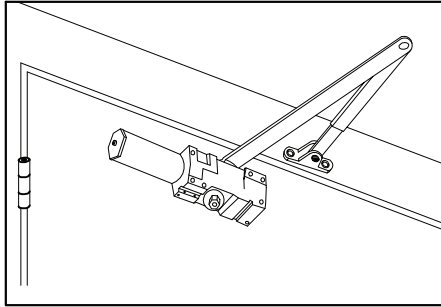

GRADE 1 HEAVY DUTY COMMERCIAL DOOR CLOSER

With Cover

SPECIFICATIONS

- Certification:
 - ANSI/BHMA A 156.4 Grade 1
 - UL/CUL Listed
 - UL 10C 3 hours fire rating
- Materials of Closer body: Cast iron
- Materials of Closer arm: Forged steel for high traffic
- Handing: Non handed
- Cover: Full plastic cover included
- Adjustment:
 - Spring power size adjustable 1-6
 - Adjustable Backcheck
 - Adjustable sweep speed
 - Adjustable latching speed
 - Adjustable delayed action
- Rack and Pinion: Double Heat treated
- Bearings: Full needle bearing for high efficiency
- Fluid: Anti-Freeze and fire-proof
- Screws: Standard packing, sex nuts included
- Finish: Aluminum, Bronze and Black
- Installation type: Tri-packed (regular arm, top jamb and Parallel arm mounting)
- Limited Warranty: 10 years

STANDARD MOUNT
(PULL SIDE)

TOP JAMB MOUNT
(PUSH SIDE)

PARALLEL MOUNT
(PUSH SIDE)

TECHNICAL DIMENSIONS

Description	Dimensions
A. Length of Closer Body	11" (280 mm)
B. Horizontal Mounting Holes	1" (25.4 mm)
C. Vertical Mounting Holes	2-1/4" (57 mm)
D. Closer Body Height	2-3/4" (70 mm)
E. Projection from Door	2" (51mm)
F. Arm Shoes Spacing	1-15/16" (49.2 mm)

Maximum Size of Door							
Regular & Top Jamb				Parallel Arm			
Closer Size	Interior	Exterior Inswing	Exterior Outswing	Closer Size	Interior	Exterior Outswing	Applicable Door Weight Lbs (Kg)
1	28"(0.71m)	N/A	N/A	1	N/A	N/A	33-66 (15-30)
2	36"(0.91m)	N/A	N/A	2	30"(0.76m)	N/A	66-99 (30-45)
3	42"(1.07m)	30"(0.76m)	36"(0.91m)	3	36"(0.91m)	30"(0.76m)	99-143 (45-65)
4	48"(1.22m)	36"(0.91m)	42"(1.07m)	4	42"(1.07m)	36"(0.91m)	143-187 (65-85)
5	54"(1.37m)	42"(1.07m)	48"(1.22m)	5	48"(1.22m)	42"(1.07m)	187-264 (85-120)
6	54"(1.37m)	42"(1.07m)	48"(1.22m)	5	48"(1.22m)	42"(1.07m)	187-264 (85-120)