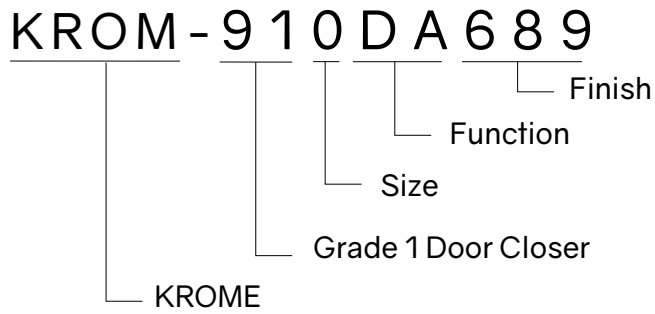

HOW TO ORDER

Item Number	Size	Function	Finish
91	Adjustable 1-6 (0)	Delayed Action (DA)	Aluminum (689) Black (693) Dark Bronze (695)

Note: Tri-packed, with backcheck and delayed action