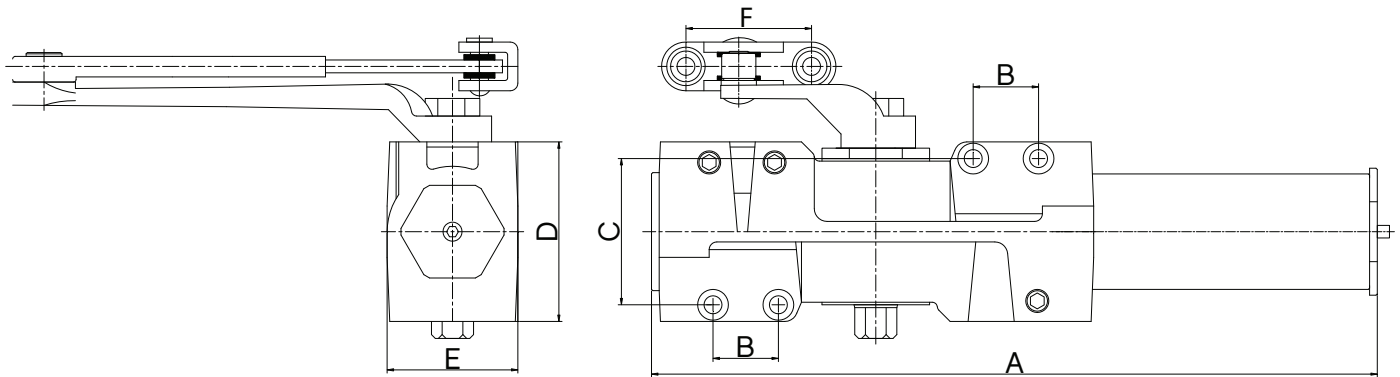

GRADE 1 HEAVY DUTY COMMERCIAL DOOR CLOSER

With Cover

SPECIFICATIONS

- Certification:
 - ANSI/BHMA A 156.4 Grade 1
 - UL/CUL Listed
 - UL 10C 3 hours fire rating
- Materials of Closer body: Cast iron
- Materials of Closer arm: Forged steel for high traffic
- Handing: Non handed
- Cover: Full plastic cover included
- Adjustment:
 - Spring power size adjustable 1-6
 - Adjustable Backcheck
 - Adjustable sweep speed
 - Adjustable latching speed
 - Adjustable delayed action
- Rack and Pinion: Double Heat treated
- Bearings: Full needle bearing for high efficiency
- Fluid: Anti-Freeze and fire-proof
- Screws: Standard packing, sex nuts included
- Finish: Aluminum, Bronze and Black
- Installation type: Tri-packed (regular arm, top jamb and Parallel arm mounting)
- Limited Warranty: 10 years

STANDARD MOUNT
(PULL SIDE)

TOP JAMB MOUNT
(PUSH SIDE)

PARALLEL MOUNT
(PUSH SIDE)

TECHNICAL DIMENSIONS

Description	Dimensions
A. Length of Closer Body	11" (280 mm)
B. Horizontal Mounting Holes	1" (25.4 mm)
C. Vertical Mounting Holes	2-1/4" (57 mm)
D. Closer Body Height	2-3/4" (70 mm)
E. Projection from Door	2" (51mm)
F. Arm Shoes Spacing	1-15/16" (49.2 mm)

Maximum Size of Door							
Regular & Top Jamb				Parallel Arm			
Closer Size	Interior	Exterior Inswing	Exterior Outswing	Closer Size	Interior	Exterior Outswing	Applicable Door Weight Lbs (Kg)
1	28"(0.71m)	N/A	N/A	1	N/A	N/A	33-66 (15-30)
2	36"(0.91m)	N/A	N/A	2	30"(0.76m)	N/A	66-99 (30-45)
3	42"(1.07m)	30"(0.76m)	36"(0.91m)	3	36"(0.91m)	30"(0.76m)	99-143 (45-65)
4	48"(1.22m)	36"(0.91m)	42"(1.07m)	4	42"(1.07m)	36"(0.91m)	143-187 (65-85)
5	54"(1.37m)	42"(1.07m)	48"(1.22m)	5	48"(1.22m)	42"(1.07m)	187-264 (85-120)
6	54"(1.37m)	42"(1.07m)	48"(1.22m)	5	48"(1.22m)	42"(1.07m)	187-264 (85-120)