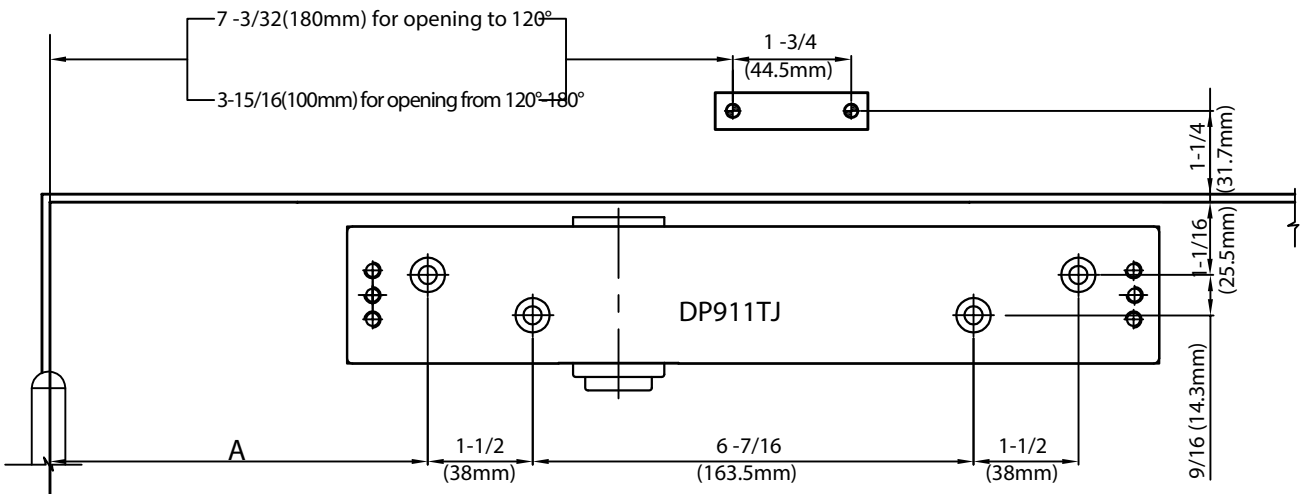

PARALLEL ARM DROP PLATES - PUSH SIDE

LEFT HAND DOOR SHOWN
RIGHT HAND DOOR OPPOSITE

REGULAR ARM DROP PLATES - PULL SIDE

RIGHT HAND DOOR SHOWN
LEFT HAND DOOR OPPOSITE

| OPENING | DIM.A |
|------------|----------------|
| TO 120 ° | 7 -1/16(179mm) |
| 120°-180 ° | 4-3/4(120.6mm) |