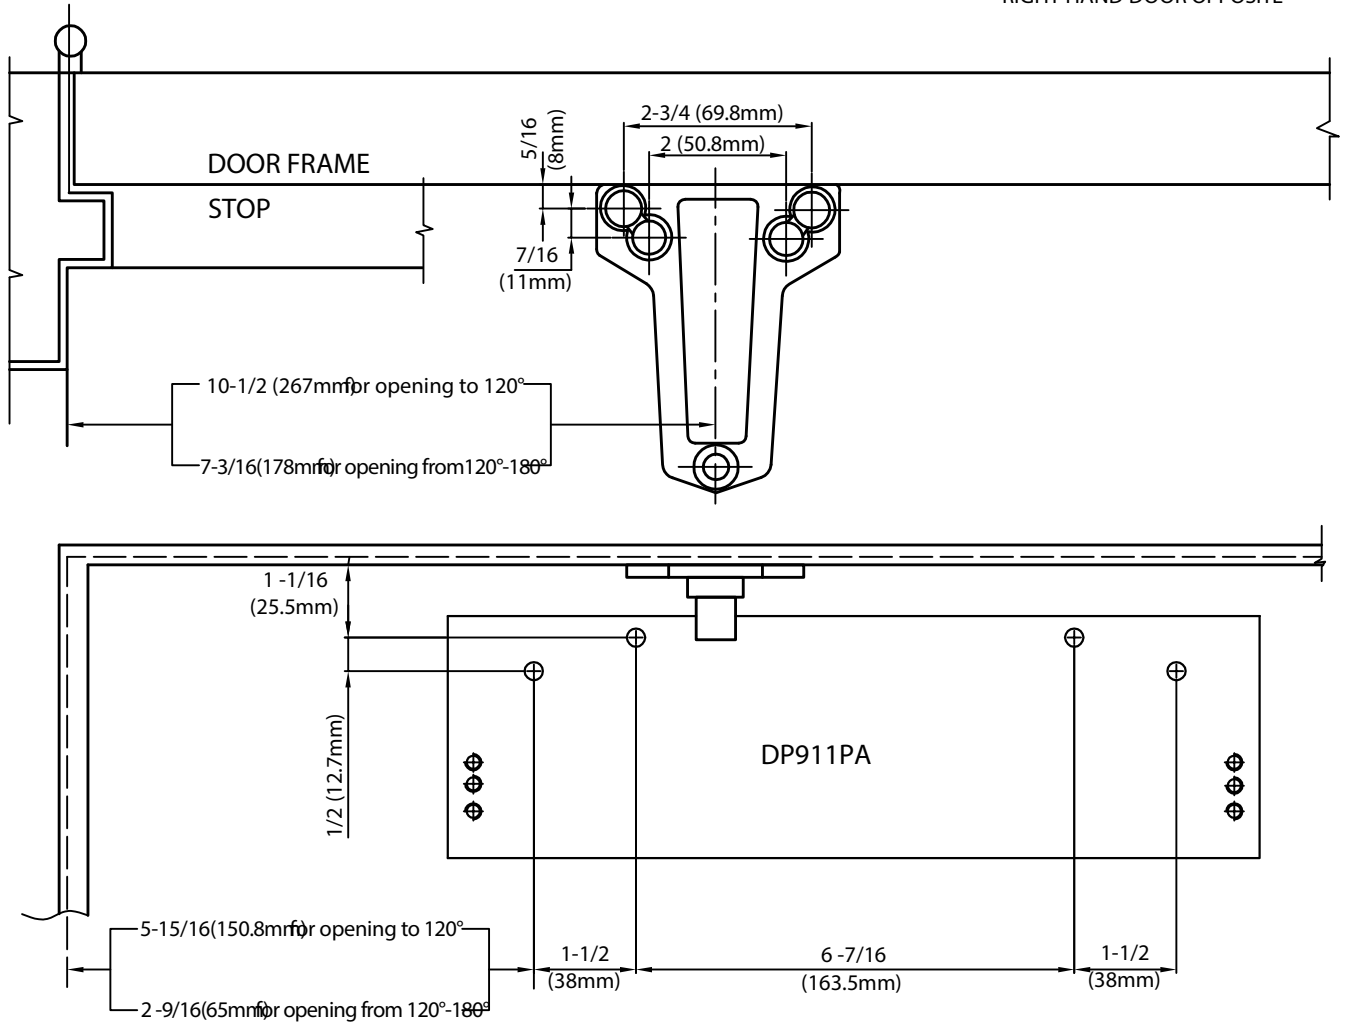

PARALLEL ARM DROP PLATES - PUSH SIDE

LEFT HAND DOOR SHOWN
RIGHT HAND DOOR OPPOSITE

REGULAR ARM DROP PLATES - PULL SIDE

RIGHT HAND DOOR SHOWN
LEFT HAND DOOR OPPOSITE

| OPENING | DIM.A |
|------------|----------------|
| TO 120 ° | 7 -1/16(179mm) |
| 120°-180 ° | 4-3/4(120.6mm) |