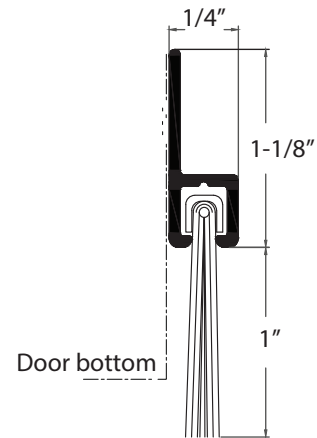

ALUMINUM BRUSH DOOR SWEEP

SPECIFICATIONS

Sizes:

- 36"
- 48"

Finishes:

- Clear anodized (CL)
- Dark bronze (DBZ)
- Black anodized (BLK)

HOW TO ORDER

K R O M E - B D S 3 6 B L K

Item Number	Size	Finish
BDS	36"	Clear anodized (CL)
	48"	Dark bronze (DBZ)
		Black anodized (BLK)