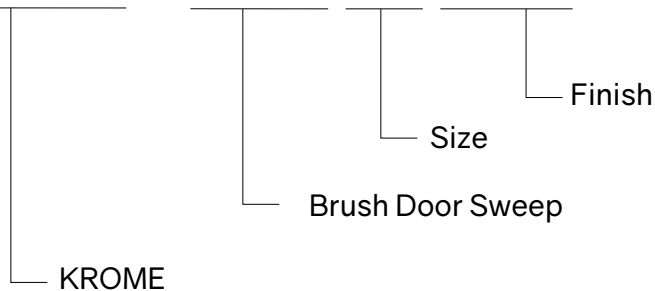

ALUMINUM BRUSH DOOR SWEEP

SPECIFICATIONS

Sizes:

- 36"
- 48"

Finishes:

- Clear anodized (CL)
- Dark bronze (DBZ)
- Black anodized (BLK)

HOW TO ORDER

K R O M E - B D S 3 6 B L K

Item Number	Size	Finish
BDS	36"	Clear anodized (CL)
	48"	Dark bronze (DBZ)
		Black anodized (BLK)