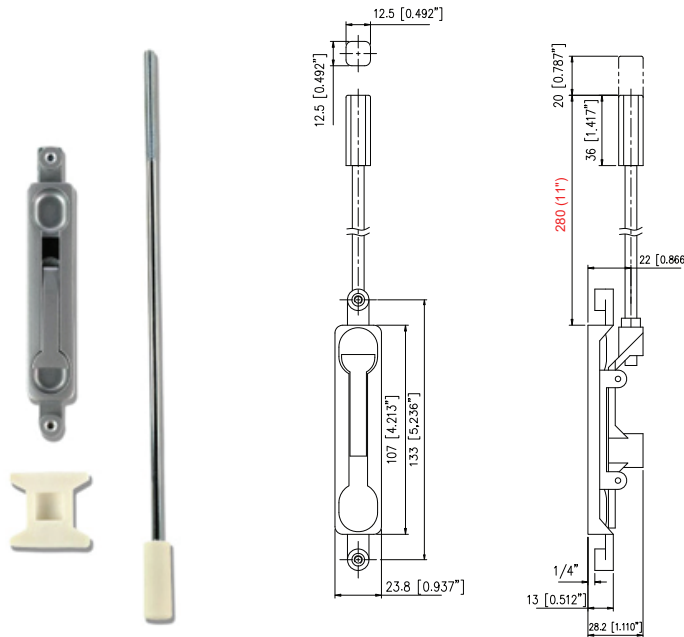

FLUSHBOLTS

SPECIFICATIONS

- Spring loaded lever action
- Rod extension: 7/8" throw
- Backset: 3/4"
- 5/8" adjustment on rod length
- Face plate dimensions: 15/16" x 4-1/2" with 5/32" radius corner
- Square 1/2" nylon tip with beveled corners to prevent binding
- Supplied with nylon keeper and fasteners
- Finishes: C20D, C28

HOW TO ORDER

KROM - FB 03 C 28

Item Number	Backset	Finish
FB	3/4" (03)	Duro (C20D) Aluminum (C28)
Note: 1/8" offset		