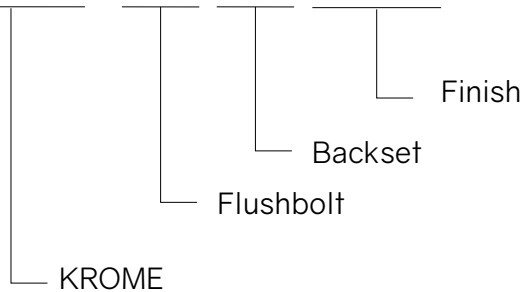

FLUSHBOLTS

SPECIFICATIONS

- Spring loaded lever action
- Rod extension: 7/8" throw
- Backset: 3/4"
- 5/8" adjustment on rod length
- Face plate dimensions: 15/16" x 4-1/2" with 5/32" radius corner
- Square 1/2" nylon tip with beveled corners to prevent binding
- Supplied with nylon keeper and fasteners
- Finishes: C20D, C28

HOW TO ORDER

KROM - FB 03 C 28

Item Number	Backset	Finish
FB	3/4" (03)	Duro (C20D) Aluminum (C28)
Note: 1/8" offset		