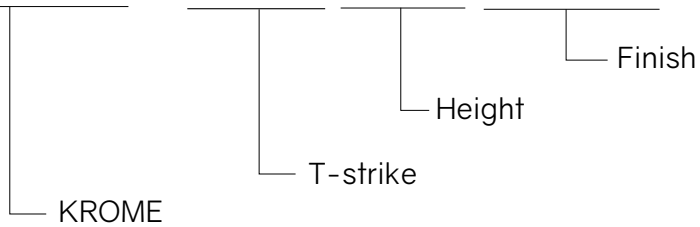

T-STRIKE

HOW TO ORDER

K R O M E - S T R 2 3 4 C 3 2 D

| Item Number | Height | Finish |
|-------------|--------------|------------------------|
| STR | 2-3/4" (234) | Stainless Steel (C32D) |

Note: compatible with 11L, 11B, 22L and 22B locks.