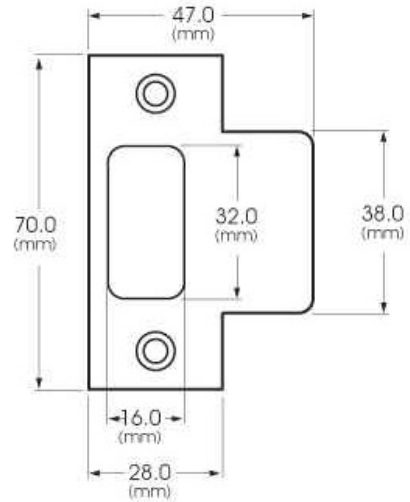

T-STRIKE

HOW TO ORDER

K R O M E - S T R 2 3 4 C 3 2 D

| Item Number | Height | Finish |
|-------------|--------------|------------------------|
| STR | 2-3/4" (234) | Stainless Steel (C32D) |

Note: compatible with 11L, 11B, 22L and 22B locks.