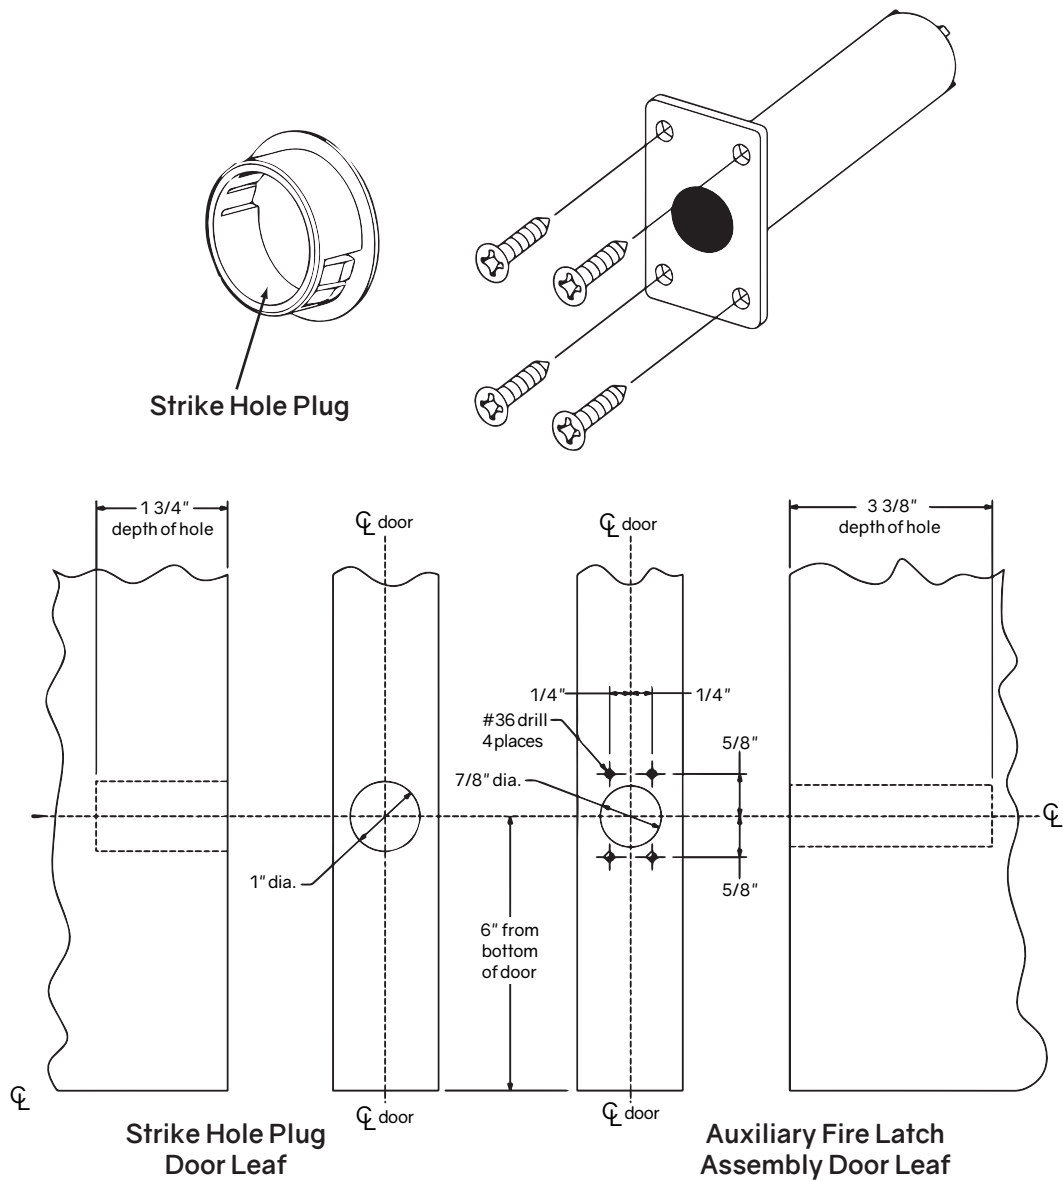

### 75AFL AUXILIARY FIRE LATCH ASSEMBLY

### SPECIFICATIONS

- 75AFL is UL listed auxiliary fire latch to be used with less bottom rod devices on fire rated door application
- Included
  - Auxiliary Fire Latch Assembly (Qty: 1)
  - #6x3/6" Type AB Flat Head Screw (Qty: 4)
  - Strike Hole Plug (Qty: 1)