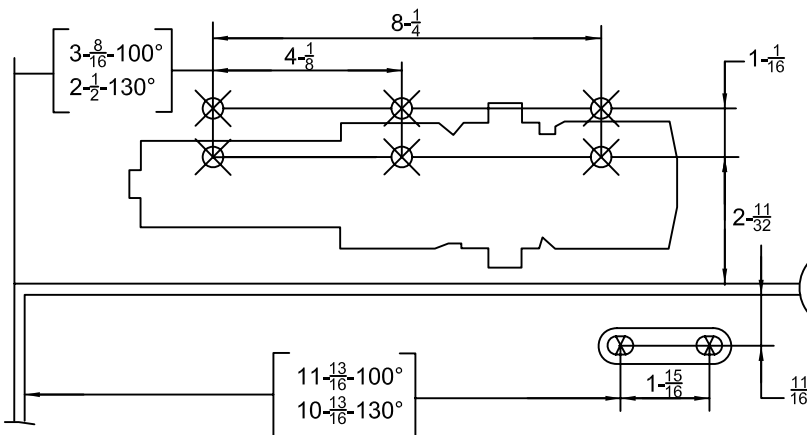

## Push Side Drop Plate Allows 180° Maximum Opening. Maximum hinge size 5"x5"

Left hand door shown  
Use opposite for right hand door

INCH	5/16	5/8	11/16	3/4	15/16	1	1-1/16	1-1/2	1-11/16	1-3/4
MM	8	16	17	19	24	26	27	38	43	44
INCH	2-1/16	4	5-1/2	6-5/16	7-1/4	7-7/8	8-5/8	9-7/16	11-1/4	
MM	53	102	139	160	184	200	219	240	286	

**910DA Door Closers**  
**Installation Instructions With Drop Plate.**

# KROME

**Push Side Top Jamb Center Mount Drop Plate**  
**Allows 130° Maximum Opening**

**Top Jamb  
Center Mount Drop plate**

Left hand door shown,  
Use opposite for right hand door

**Push Side Top Jamb Drop Down Drop Plate**  
**Allows 130° Maximum Opening**

**Top Jamb  
Drop Down Drop plate**

Left hand door shown  
Use opposite for right hand door

INCH	11/16	1-1/16	1-1/4	1-15/16	2-11/32	2-1/2
MM	17	27	32	49	60	64

INCH	3-9/16	4-1/8	8-1/4	10-13/16	11-13/16
MM	91	105	210	275	300