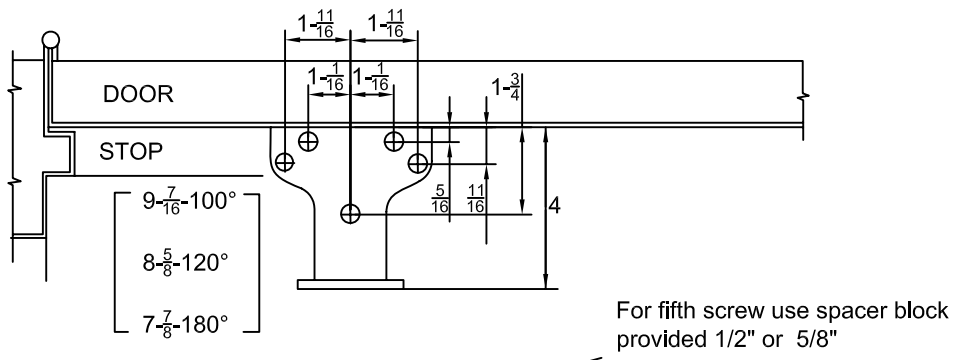

# 910DA Door Closers Installation Instructions With Drop Plate.

## Pull Side Regular Drop plate Allows 130° Maximum Opening

Right hand door shown  
Use opposite for left hand door

## Push Side Drop Plate Allows 180° Maximum Opening. Maximum hinge size 5"x5"

Left hand door shown  
Use opposite for right hand door

INCH	5/16	5/8	11/16	3/4	15/16	1	1-1/16	1-1/2	1-11/16	1-3/4
MM	8	16	17	19	24	26	27	38	43	44
INCH	2-1/16	4	5-1/2	6-5/16	7-1/4	7-7/8	8-5/8	9-7/16	11-1/4	
MM	53	102	139	160	184	200	219	240	286	