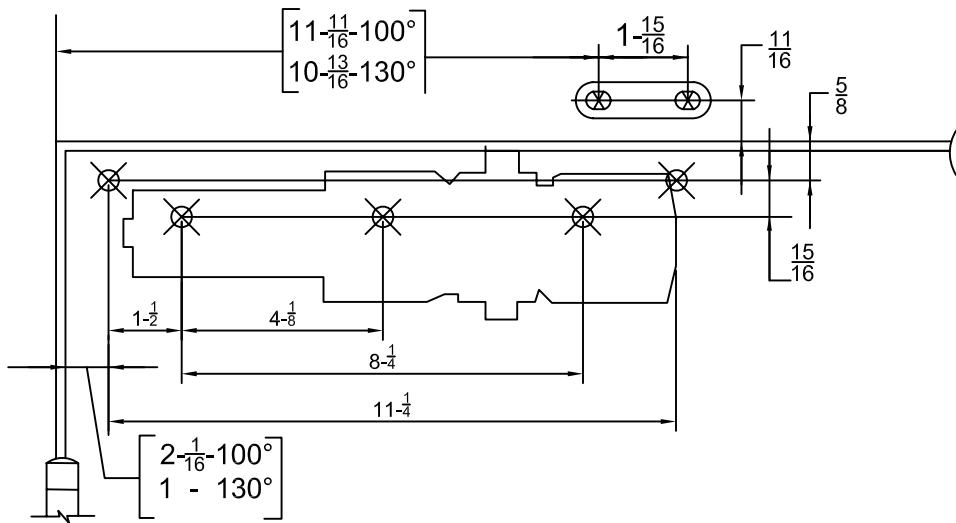

# 910DA Door Closers Installation Instructions With Drop Plate.

## Pull Side Regular Drop plate Allows 130° Maximum Opening

Right hand door shown  
Use opposite for left hand door

## Push Side Drop Plate Allows 180° Maximum Opening. Maximum hinge size 5"x5"

Left hand door shown  
Use opposite for right hand door

INCH	5/16	5/8	11/16	3/4	15/16	1	1-1/16	1-1/2	1-11/16	1-3/4
MM	8	16	17	19	24	26	27	38	43	44
INCH	2-1/16	4	5-1/2	6-5/16	7-1/4	7-7/8	8-5/8	9-7/16	11-1/4	
MM	53	102	139	160	184	200	219	240	286	

**Top Jamb  
Drop Down Drop plate**

Left hand door shown  
Use opposite for right hand door

INCH	11/16	1-1/16	1-1/4	1-15/16	2-11/32	2-1/2
MM	17	27	32	49	60	64

INCH	3-9/16	4-1/8	8-1/4	10-13/16	11-13/16
MM	91	105	210	275	300