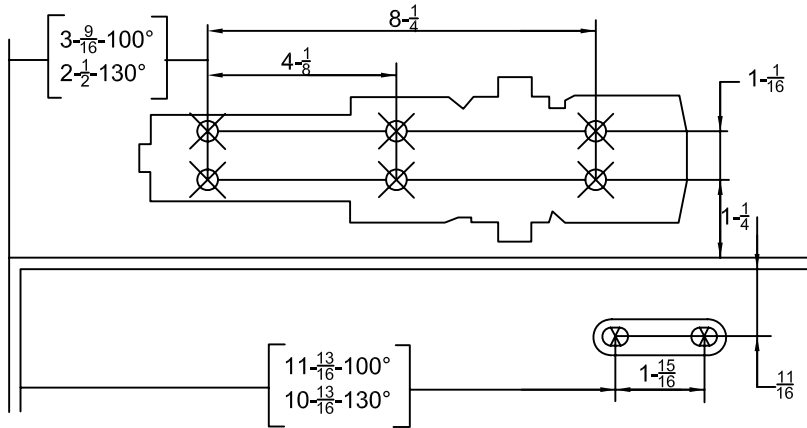

## Pull Side Regular Drop plate Allows 130° Maximum Opening

Right hand door shown  
Use opposite for left hand door

## Push Side Drop Plate Allows 180° Maximum Opening. Maximum hinge size 5"x5"

Left hand door shown  
Use opposite for right hand door

INCH	5/16	5/8	11/16	3/4	15/16	1	1-1/16	1-1/2	1-11/16	1-3/4
MM	8	16	17	19	24	26	27	38	43	44
INCH	2-1/16	4	5-1/2	6-5/16	7-1/4	7-7/8	8-5/8	9-7/16	11-1/4	
MM	53	102	139	160	184	200	219	240	286	

**910DA Door Closers**  
**Installation Instructions With Drop Plate.**

# KROME

**Push Side Top Jamb Center Mount Drop Plate**  
**Allows 130° Maximum Opening**

**Top Jamb  
Center Mount Drop plate**

Left hand door shown,  
Use opposite for right hand door

**Push Side Top Jamb Drop Down Drop Plate**  
**Allows 130° Maximum Opening**